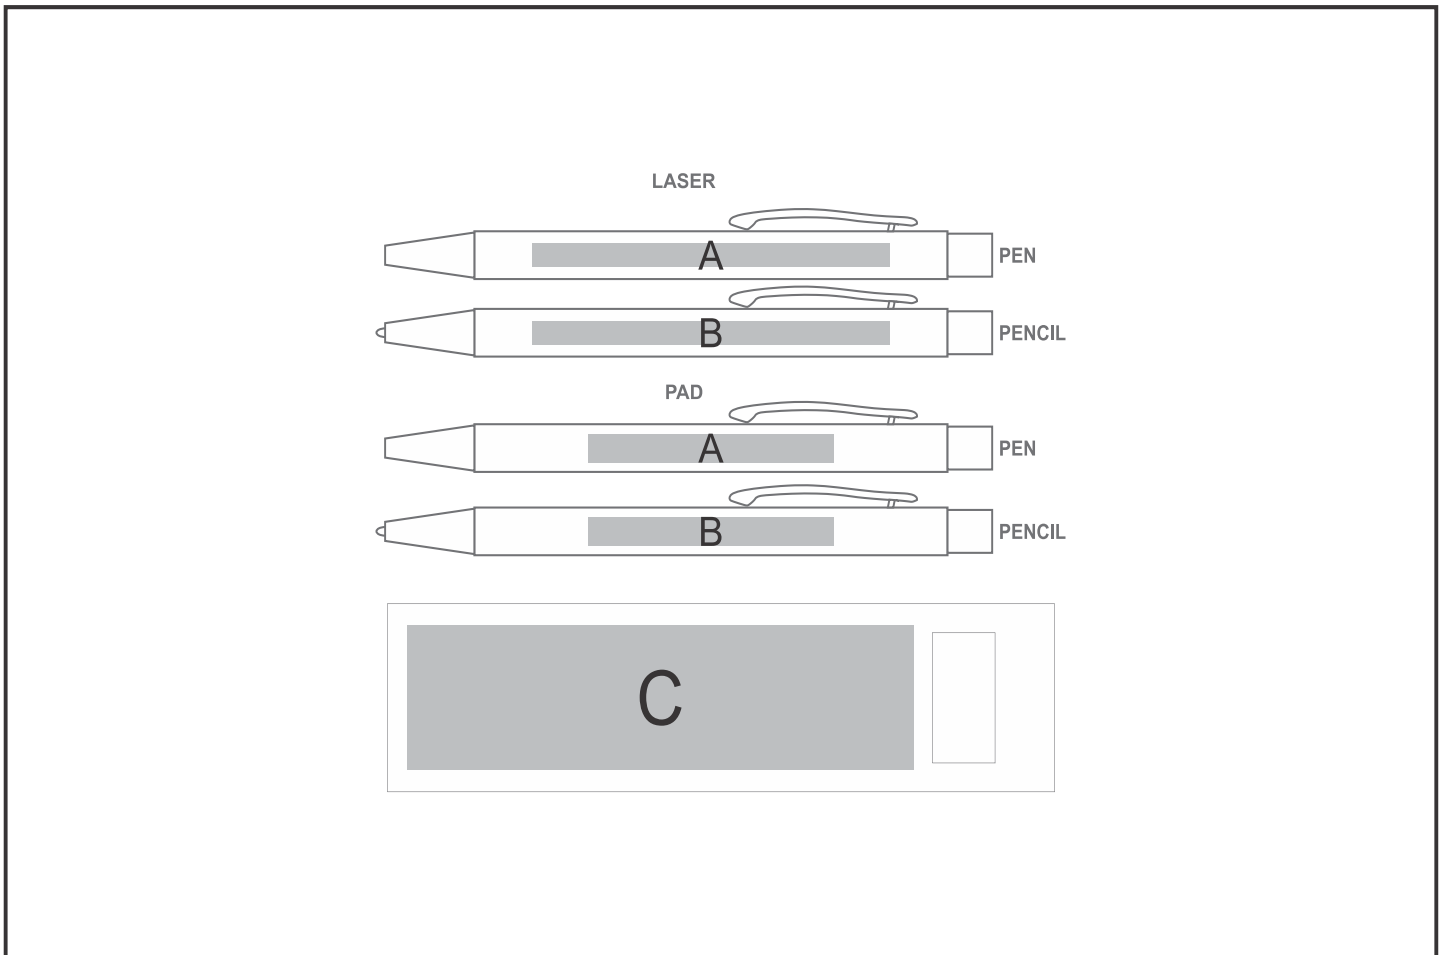

# GF-OK-1222-B

Okiyo Jona Bamboo Ball Pen & Pencil Set

## Need to know:

- Includes 1-Colour, 1-Position Pad Print Pen & Pencil (setup fees apply)
- Texture of Item will affect the quality of Print on penset and Pouch
- Due to tonal variations in the wood the laser engraving will vary from one item to the next and will likely vary in the same item.
- **Laser colour** - Tonal
- Can not guarantee 100% straightness due to stitching on pouch.

## Branding Options:

<b>Position</b>	<b>Branding Method (Branding Code)</b>	<b>No. of Colours</b>	<b>Dimension</b>
A	Laser Engraving (LC)	N/A	80mm wide x 5mm high
A	Pad Printing (PA)	4 Colours	55mm wide x 6mm high
B	Laser Engraving (LC)	N/A	80mm wide x 5mm high
B	Pad Printing (PA)	4 Colours	55mm wide x 6mm high
C	Screen Print (SA)	1 Colour	120mm wide x 30mm high